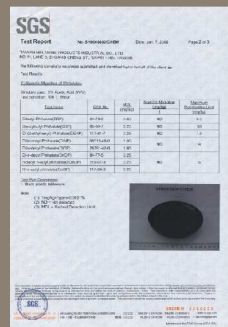

歐盟塑膠食品容器雙A
2007/19/EC安全檢驗
European economic community 2007/19/EC