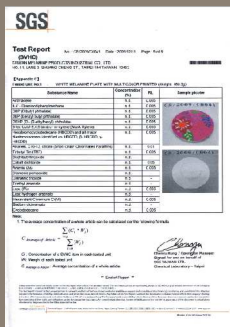

REACH歐盟塑膠食品容器 (ECNO. 1907/2006)
Plastic food container test by EU directive