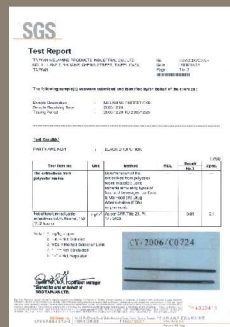

Design & Customisation

符合國際SGS安全檢驗認證

Our high quality products can meet SGS International sanitary standard

REACH歐盟塑膠食品容器 (ECNO. 1907/2006)
Plastic food container test by EU directive

歐盟塑膠食品容器安全檢驗
European economic community 2002/72/EC