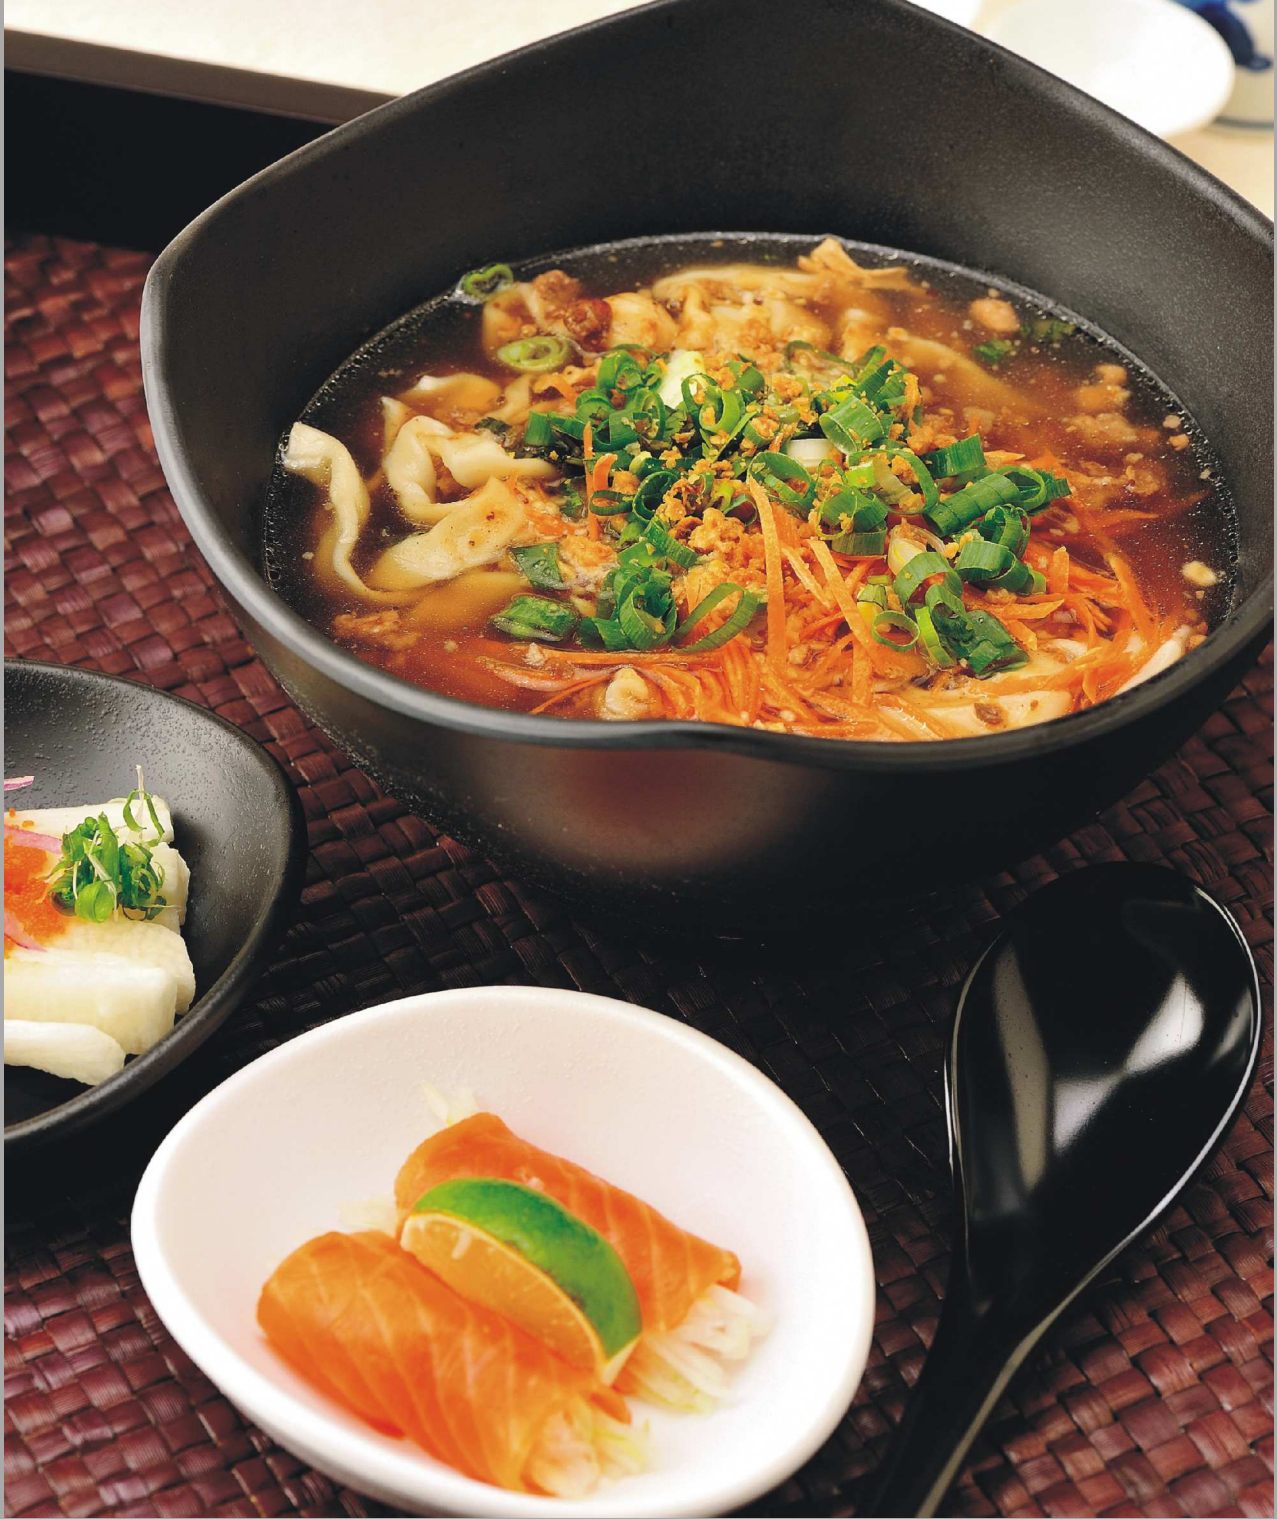

This is complete range designed to serve any cuisine. It offers a variety to satisfy versatile factions. Practical feature and product durability are perfect for hospitality usage.

Melamine Table Ware
FOR HOTEL & RESTAURANTS