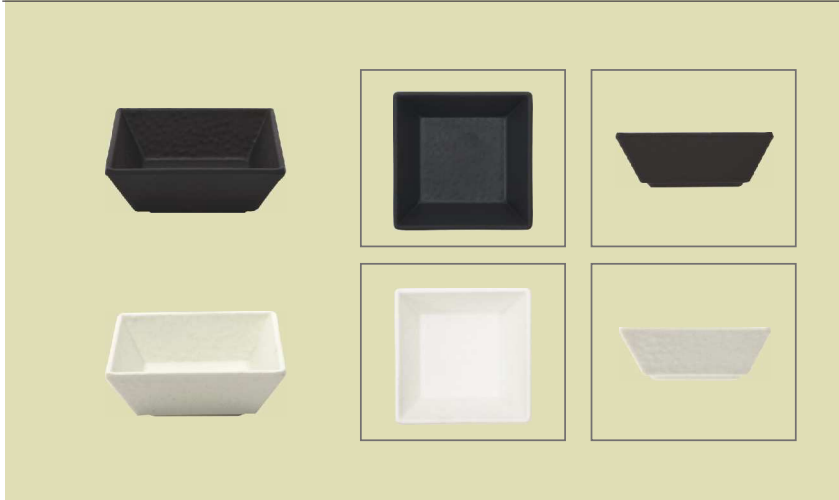

Description: 陶面四方碟/
Sumi 4 Compartment Dish

Item no.: **A68**

Size : 10.2cmx3.5cm
4x1 3/8 inch

Volume: 100ml/3o.z.

Packing: 12/96