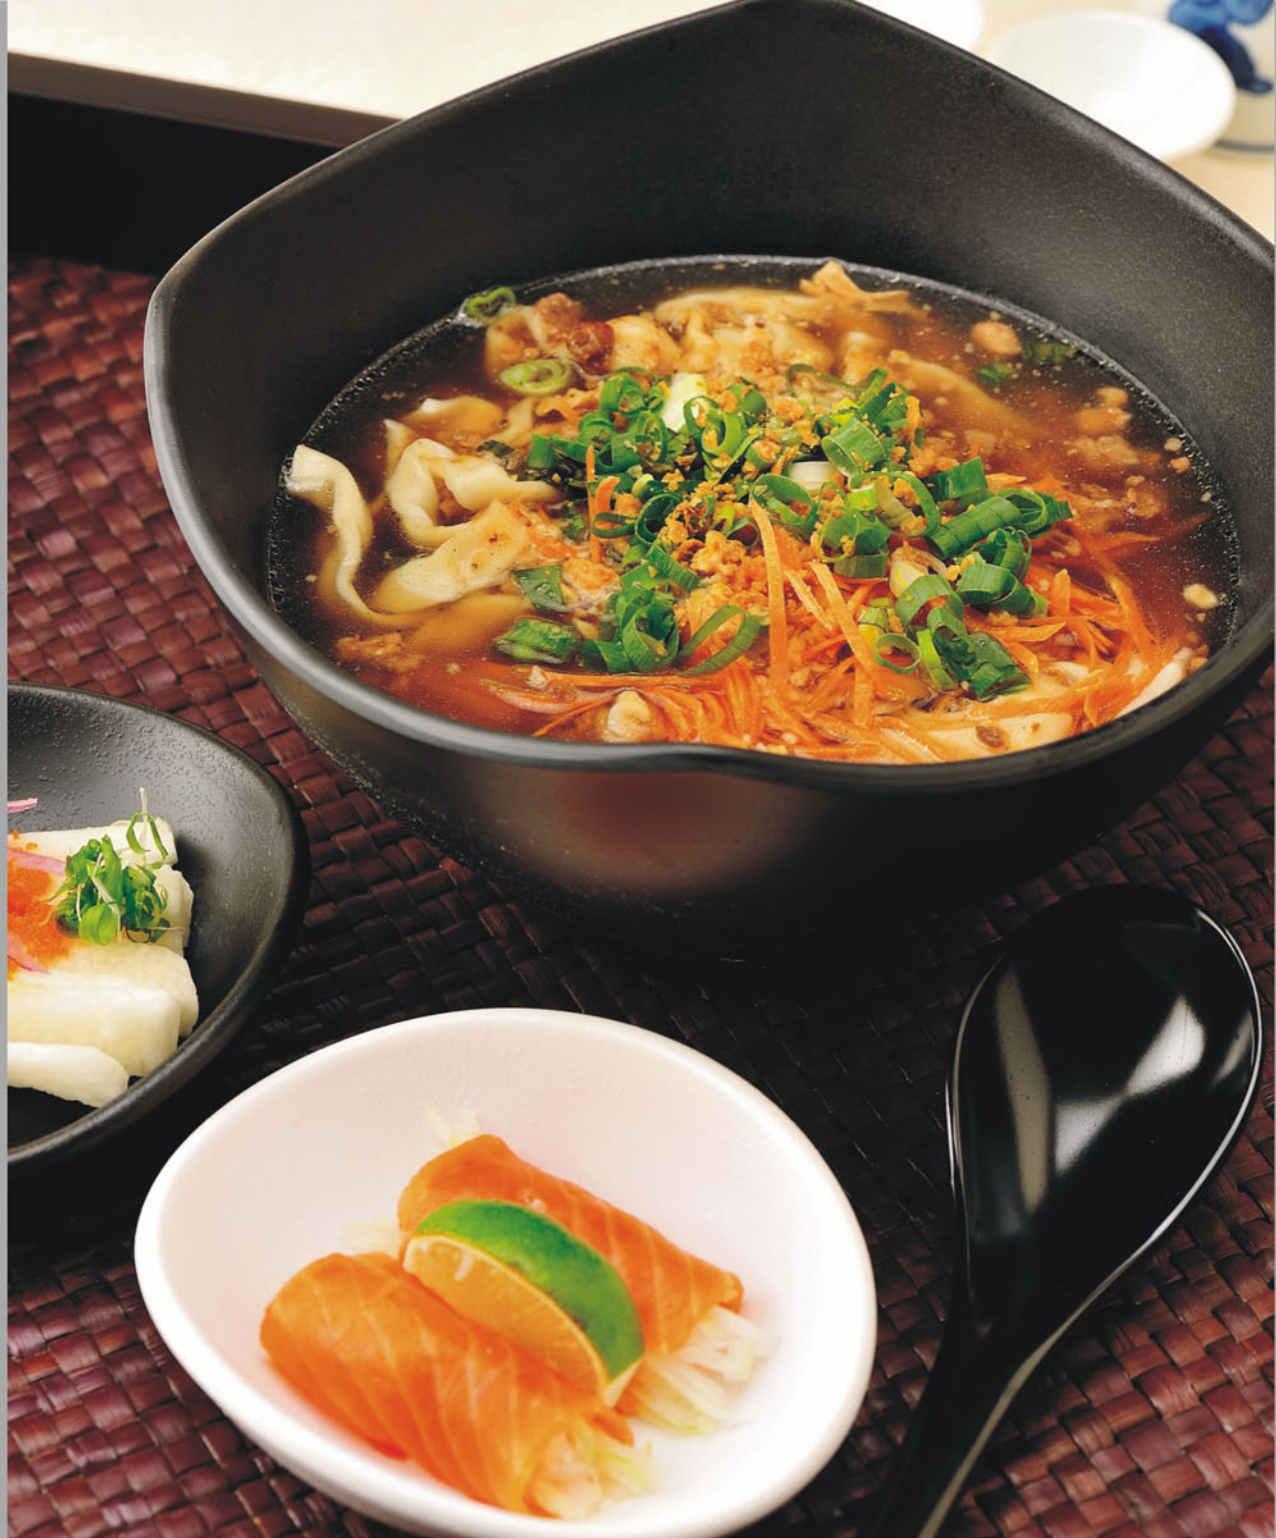

A clear-cut design exclusively for hotels and restaurants is perfect for serving from breakfast through dinner. This shape has a variety of functional and versatile items which enable you to serve any types of cuisine and can be mixed with plain white items of other shapes.