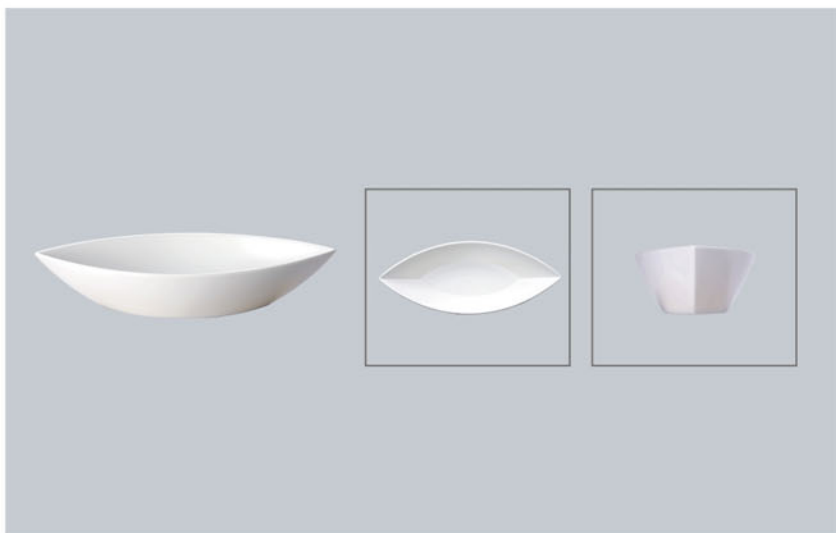

Description:小葉型深盤/
Large Deep Oval Pointed

Item no.: **4213-A**

Size : 32cm x 12.5cm x 6.2cm
12 5/8 x 4 7/8 x 2 1/2 inch

Packing: 12 / 48